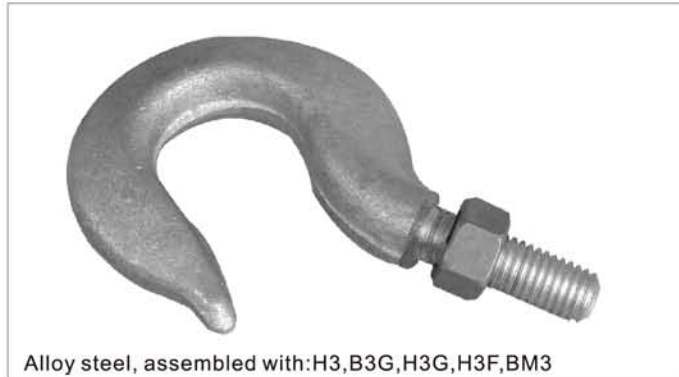

## HL-3-001

Capacity	Part number
25kg-50kg	HL-3-001-25/50kg
100kg-150kg	HL-3-001-100/150kg
200kg-300kg	HL-3-001-200/300kg
500kg-750kg	HL-3-001-500/750kg
1t-1.5t	HL-3-001-1/1.5t
2t-3t	HL-3-001-2/3t
5t	HL-3-001-5t

### Features:

Matched with S type load cells, suitable for hybrid scales, crane scales, packaging scales and hopper scales.

Alloy steel, assembled with: H3, B3G, H3G, H3F, BM3

### Outline Dimension mm(inch)

Capacity	H	M x L	Hook type	Lifting weight
25kg-50kg	18(0.71)	M8 x 24	Screw GB/T825-88 M8	0.16t
100kg-150kg	22(0.87)	M10 x 26	Screw GB/T825-88 M10	0.25t
200kg-300kg	26(1.02)	M12 x 22	Screw GB/T825-88 M12	0.4t
500kg-750kg	31(1.22)	M12 x 22	Screw GB/T825-88 M16	1.0t
1t	36(1.42)	M12 x 22	Screw GB/T825-88 M20	1.6t
1.5t	36(1.42)	M12 x 22	Screw GB/T825-88 M20	1.6t
2t-3t	53(2.09)	M20 x 1.5 x 35	Screw GB/T825-88 M30	4.0t
5t	63(2.48)	M20 x 1.5 x 35	Screw GB/T825-88 M36	6.3t