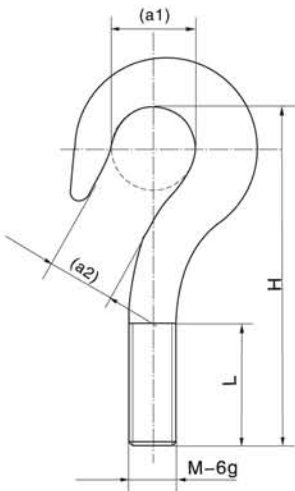

## HL-3-001

Capacity	Part number
25kg-50kg	HL-3-001-25/50kg
100kg-150kg	HL-3-001-100/150kg
200kg-300kg	HL-3-001-200/300kg
500kg-750kg	HL-3-001-500/750kg
1t-1.5t	HL-3-001-1/1.5t
2t-3t	HL-3-001-2/3t
5t	HL-3-001-5t

### Features:

Matched with S type load cells, suitable for hybrid scales, crane scales, packaging scales and hopper scales.

Alloy steel, assembled with: H3, B3G, H3G, H3F, BM3

### Outline Dimension mm(inch)

Capacity	a1	a2	H	M x L	Hook type	Lifting weight
25kg-50kg	25(0.98)	20(0.79)	97.5(3.84)	M8 x 24	Straight handle with single hook LM-006-T	0.25t
100kg-150kg	25(0.98)	20(0.79)	97.5(3.84)	M10 x 26	Straight handle with single hook LM-006-T	0.25t
200kg-300kg	28(0.98)	22(0.87)	106(4.17)	M12 x 28	Straight handle with single hook LM-010-T	0.4t
500kg-750kg	34(1.34)	27(1.06)	135.5(5.33)	M12 x 28	Straight handle with single hook LM-020-T	0.8t
1t	40(1.57)	32(1.26)	152.5(6.0)	M12 x 28	Straight handle with single hook LM-04-T	1.6t
1.5t	40(1.57)	32(1.26)	152.5(6.0)	M12 x 28	Straight handle with single hook LM-04-T	1.6t
2t-3t	48(1.89)	38(1.5)	183(7.2)	M20 x 1.5 x 35	Straight handle with single hook LM-08-T	3.2t
5t	56(2.2)	45(1.77)	221(8.7)	M20 x 1.5 x 35	Straight handle with single hook LM-1.6-T	6.3t

### Outline Dimension mm(inch)

Capacity	H	M x L	Hook type	Lifting weight
25kg-50kg	18(0.71)	M8 x 24	Screw GB/T825-88 M8	0.16t
100kg-150kg	22(0.87)	M10 x 26	Screw GB/T825-88 M10	0.25t
200kg-300kg	26(1.02)	M12 x 22	Screw GB/T825-88 M12	0.4t
500kg-750kg	31(1.22)	M12 x 22	Screw GB/T825-88 M16	1.0t
1t	36(1.42)	M12 x 22	Screw GB/T825-88 M20	1.6t
1.5t	36(1.42)	M12 x 22	Screw GB/T825-88 M20	1.6t
2t-3t	53(2.09)	M20 x 1.5 x 35	Screw GB/T825-88 M30	4.0t
5t	63(2.48)	M20 x 1.5 x 35	Screw GB/T825-88 M36	6.3t