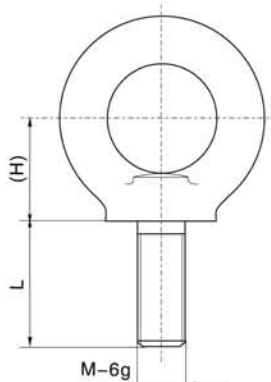

### Outline Dimension mm(inch)

Capacity	a1	a2	H	M x L	Hook type	Lifting weight
25kg-50kg	25(0.98)	20(0.79)	97.5(3.84)	M8 x 24	Straight handle with single hook LM-006-T	0.25t
100kg-150kg	25(0.98)	20(0.79)	97.5(3.84)	M10 x 26	Straight handle with single hook LM-006-T	0.25t
200kg-300kg	28(0.98)	22(0.87)	106(4.17)	M12 x 28	Straight handle with single hook LM-010-T	0.4t
500kg-750kg	34(1.34)	27(1.06)	135.5(5.33)	M12 x 28	Straight handle with single hook LM-020-T	0.8t
1t	40(1.57)	32(1.26)	152.5(6.0)	M12 x 28	Straight handle with single hook LM-04-T	1.6t
1.5t	40(1.57)	32(1.26)	152.5(6.0)	M12 x 28	Straight handle with single hook LM-04-T	1.6t
2t-3t	48(1.89)	38(1.5)	183(7.2)	M20 x 1.5 x 35	Straight handle with single hook LM-08-T	3.2t
5t	56(2.2)	45(1.77)	221(8.7)	M20 x 1.5 x 35	Straight handle with single hook LM-1.6-T	6.3t

## HL-3-002

Capacity	Part number
25kg-50kg	HL-3-002-25/50kg
100kg-150kg	HL-3-002-100/150kg
200kg-300kg	HL-3-002-200/300kg
500kg-750kg	HL-3-002-500/750kg
1t-1.5t	HL-3-002-1/1.5t
2t-3t	HL-3-002-2/3t
5t	HL-3-002-5t

### Features:

Matched with S type load cells, suitable for hybrid scales, crane scales, packaging scales and hopper scales.

Alloy steel, assembled with: H3, B3G, H3G, H3F, BM3

### Outline Dimension mm(inch)

Capacity	H	M x L	Hook type	Lifting weight
25kg-50kg	18(0.71)	M8 x 24	Screw GB/T825-88 M8	0.16t
100kg-150kg	22(0.87)	M10 x 26	Screw GB/T825-88 M10	0.25t
200kg-300kg	26(1.02)	M12 x 22	Screw GB/T825-88 M12	0.4t
500kg-750kg	31(1.22)	M12 x 22	Screw GB/T825-88 M16	1.0t
1t	36(1.42)	M12 x 22	Screw GB/T825-88 M20	1.6t
1.5t	36(1.42)	M12 x 22	Screw GB/T825-88 M20	1.6t
2t-3t	53(2.09)	M20 x 1.5 x 35	Screw GB/T825-88 M30	4.0t
5t	63(2.48)	M20 x 1.5 x 35	Screw GB/T825-88 M36	6.3t